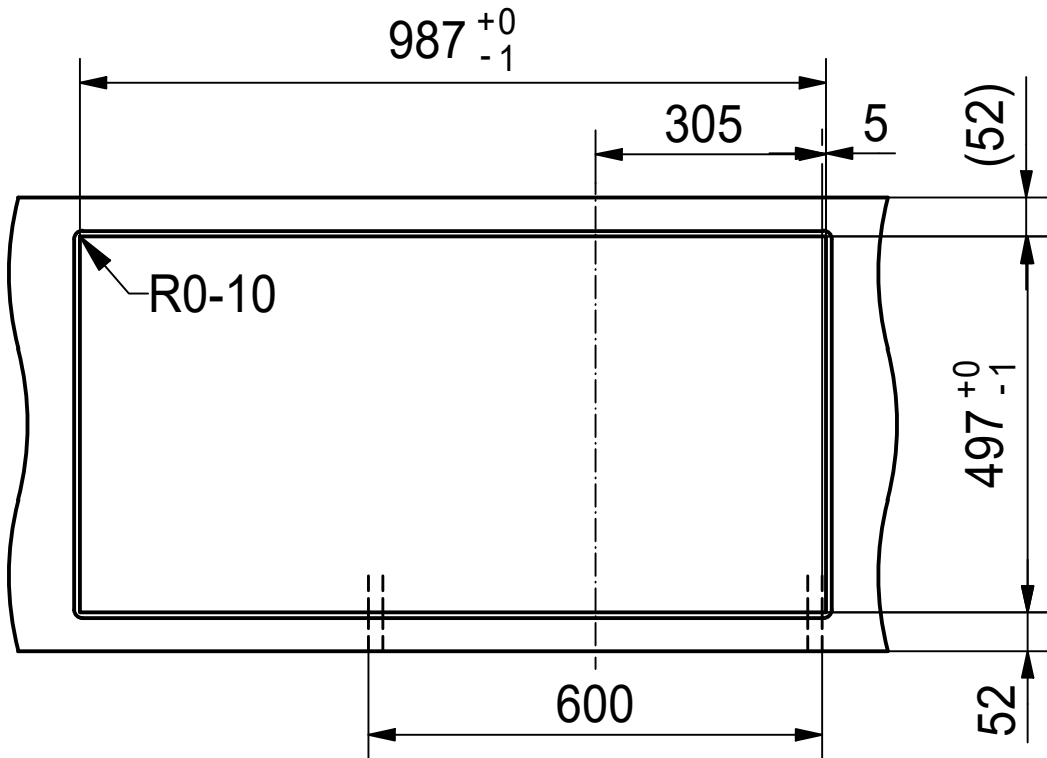

CO

Drawing No.	20119410	Revision	C
Drawn Date	29.10.2009		
These drawings and specifications are the property of NIRO-Plan AG and shall not be reproduced, copied or transferred to any third party without the prior written permission of NIRO-Plan AG, Aarburg, Switzerland			

Franke Küchentechnik AG
CH-4663 Aarburg
Phone: +41 62 787 31 31
Internet: www.franke.com

EOX251TL
installing document

Sheet	Sheets
3	6