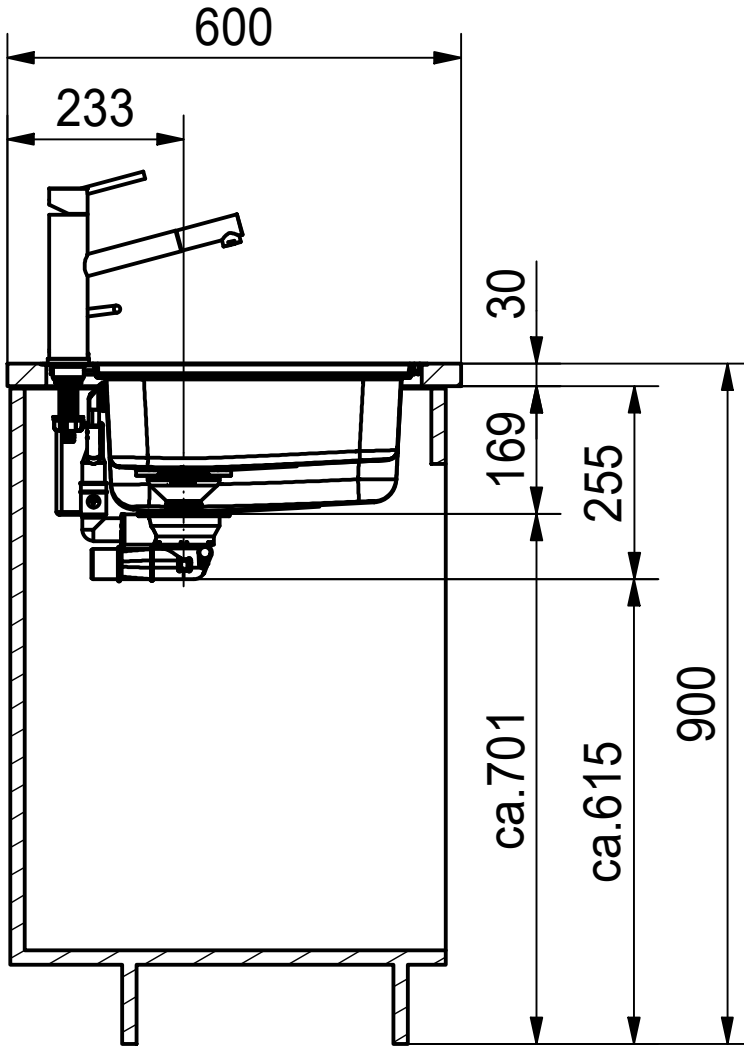

DS

Drawing No.	20119410	Revision	C
Drawn Date	29.10.2009		
These drawings and specifications are the property of NIRO-Plan AG and shall not be reproduced, copied or transferred to any third party without the prior written permission of NIRO-Plan AG, Aarburg, Switzerland			

Franke Küchentechnik AG
CH-4663 Aarburg
Phone: +41 62 787 31 31
Internet: www.franke.com

EOX251TL

installing document

Sheet	Sheets
2	6