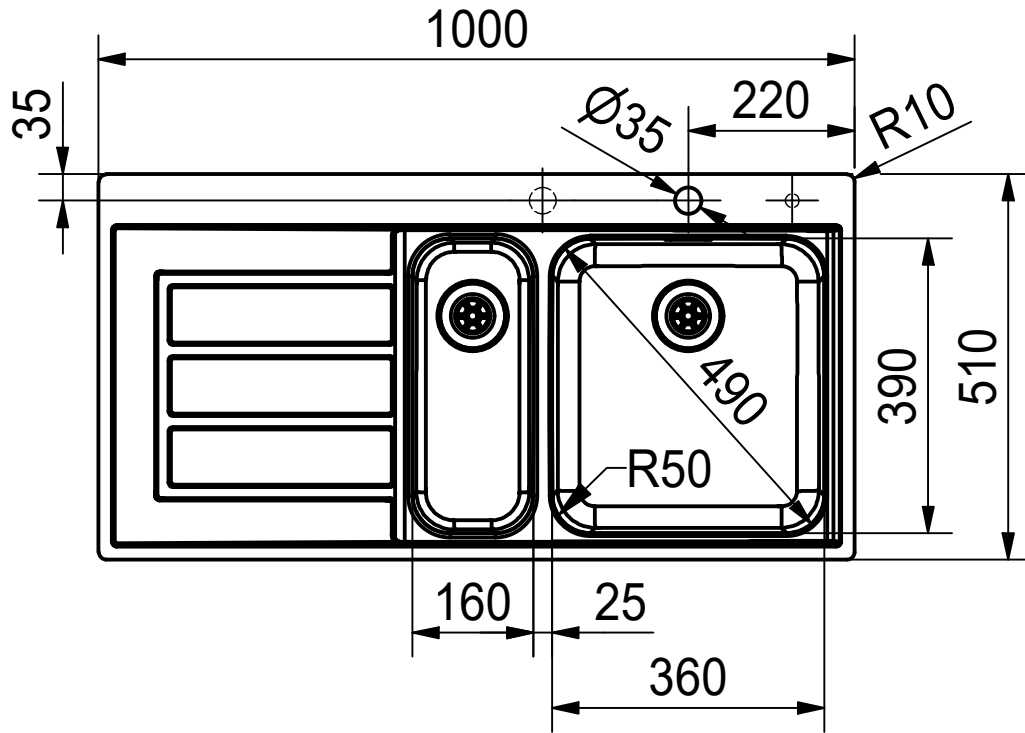

DT

Drawing No.	20119410	Revision	C
Drawn Date	29.10.2009		
These drawings and specifications are the property of NIRO-Plan AG and shall not be reproduced, copied or transferred to any third party without the prior written permission of NIRO-Plan AG, Aarburg, Switzerland			

Franke K uchentechnik AG
CH-4663 Aarburg
Phone: +41 62 787 31 31
Internet: www.franke.com

EOX251TL
installing document

Sheet	Sheets
5	6