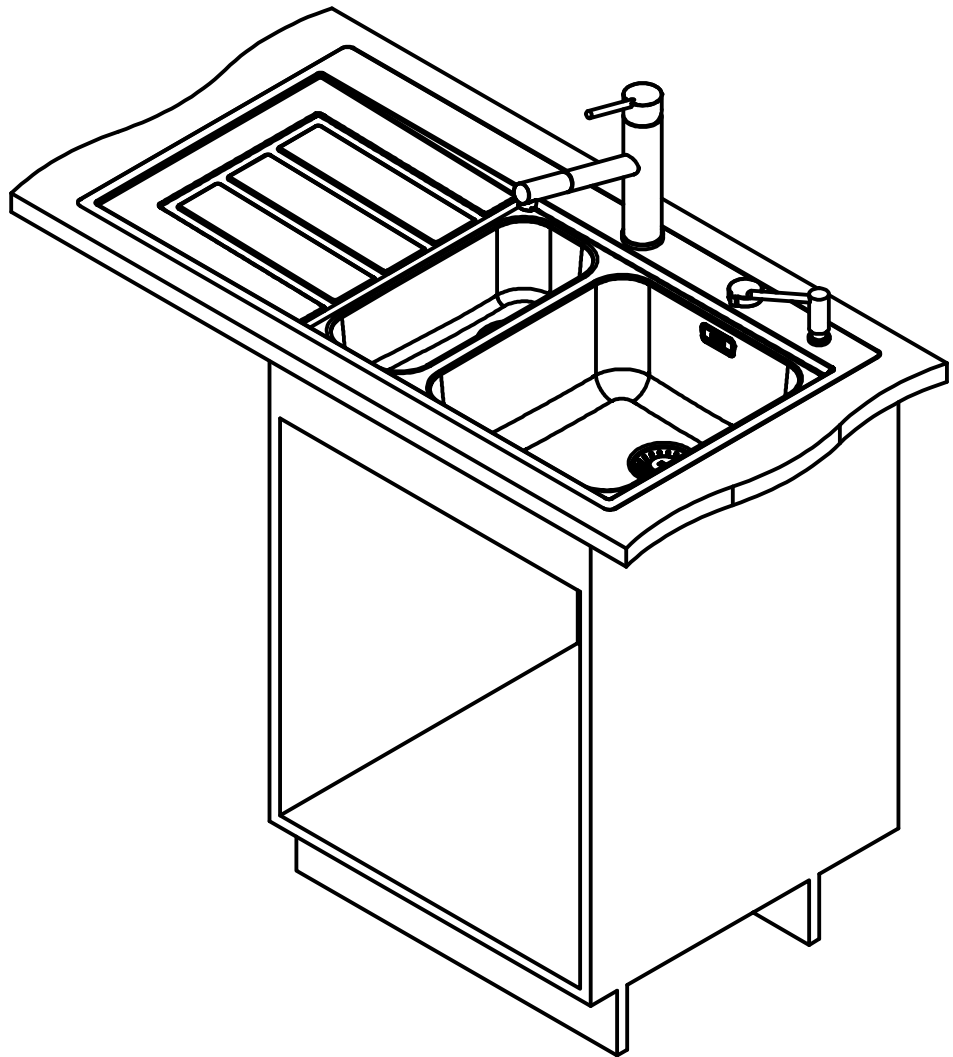

ISO

Drawing No.	20119410	Revision	C
Drawn Date	29.10.2009		
These drawings and specifications are the property of NIRO-Plan AG and shall not be reproduced, copied or transferred to any third party without the prior written permission of NIRO-Plan AG, Aarburg, Switzerland			

Franke Küchentechnik AG
CH-4663 Aarburg
Phone: +41 62 787 31 31
Internet: www.franke.com

EOX251TL
installing document

Sheet	Sheets
6	6