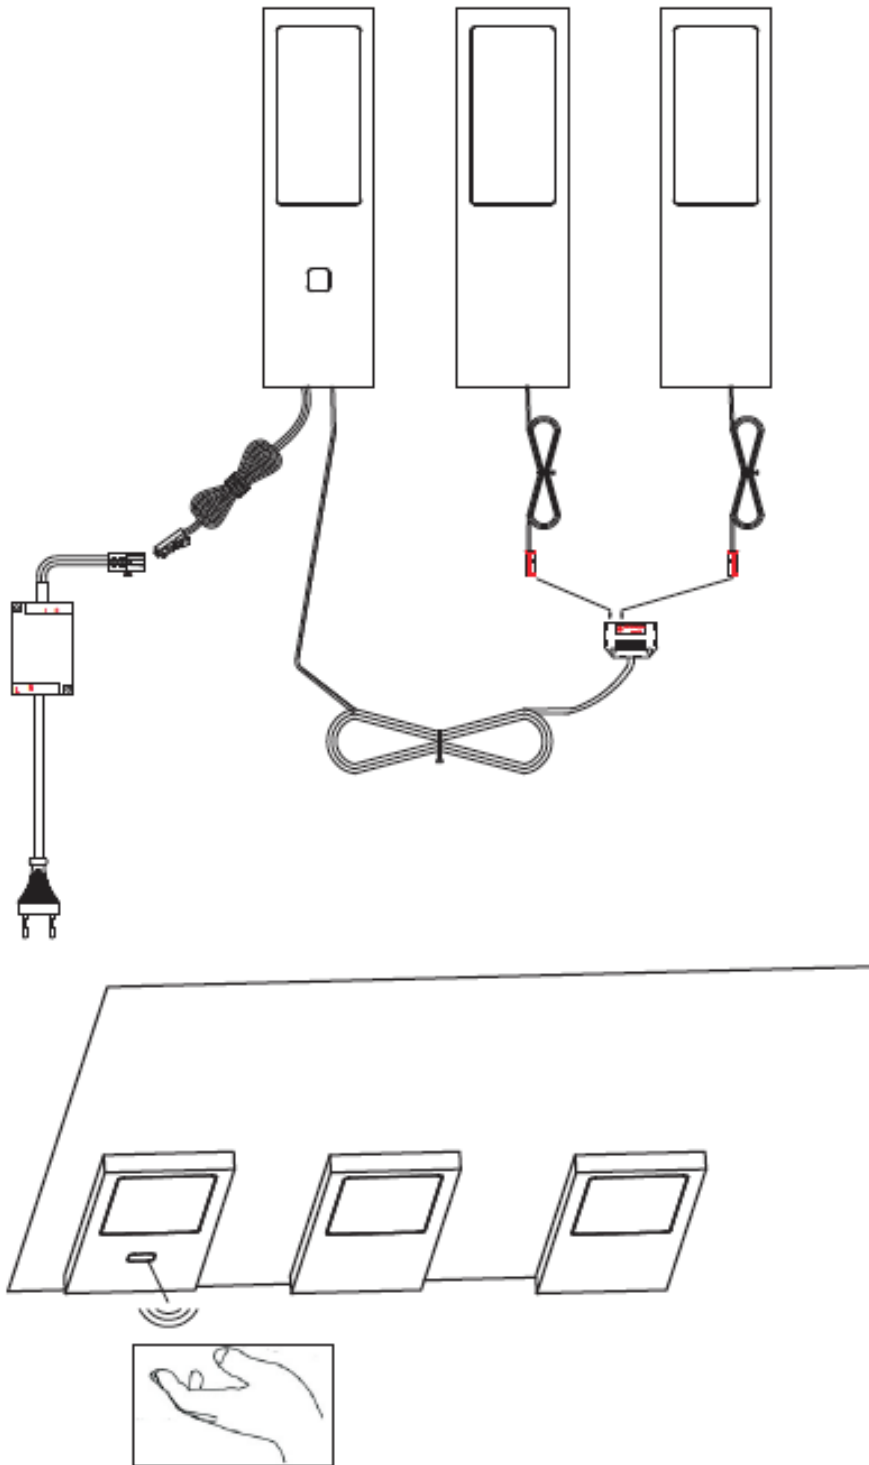

Brinkdöpke LED it B

Gamma

Brinkdöpke

LED it B

Gamma

ON/OFF + DIM