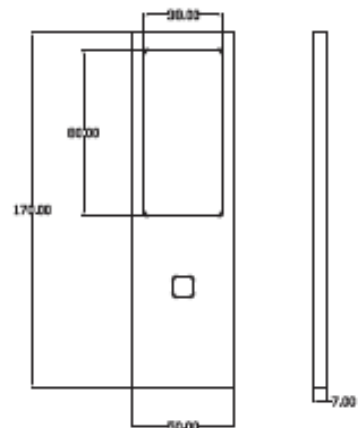

Brinkdöpke LED it B

Gamma

Brinkdöpke

LED it B

Gamma

ON/OFF + DIM