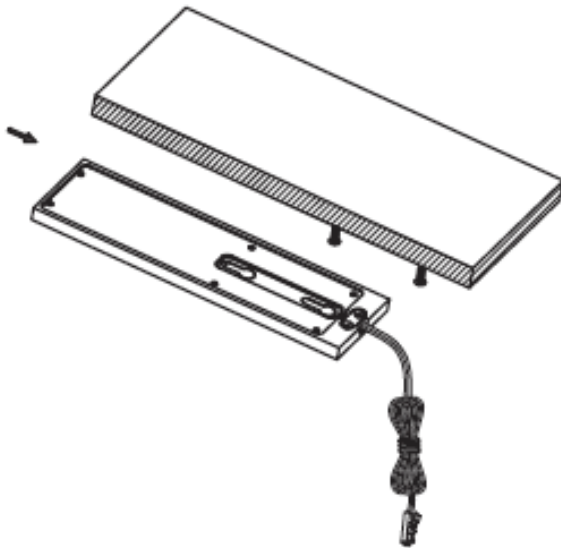

Brinkdöpke LED it B

Gamma

Brinkdöpke

LED it B

Gamma

ON/OFF + DIM